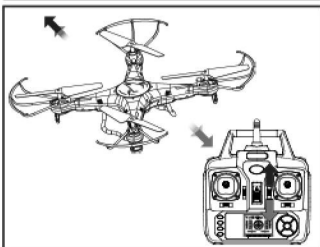

Operating direction

ホバリング・上昇・下降

左スロットルレバー上下で上昇・下降

前進・後進

右コントロールレバー上下で前進・後進

左右転回

右コントロールレバーで左右転回

旋回飛行

左スロットルレバー左右で旋回飛行

Forward/Backward fine-tuning

When the quadcopter keeps flying forward / backward, you can correct it by pressing the fine-tuning button down / up.

Sideward fly fine-tuning

When the quadcopter keeps flying to left / right side, you can correct it by pressing the fine-tuning button right / left.

Turn left/right fine-tuning

When the quadcopter keeps rotating to left / right, you can correct it by pressing the fine-tuning button right / left.