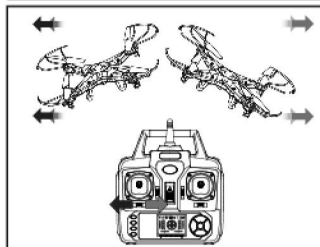

Operating direction

ホバリング・上昇・下降

左スロットルレバー上下で上昇・下降

前進・後進

右コントロールレバー上下で前進・後進

左右転回

右コントロールレバーで左右転回

旋回飛行

左スロットルレバー左右で旋回飛行

Forward/Backward fine-tuning

When the quadcopter keeps flying forward / backward, you can correct it by pressing the fine-tuning button down / up.

Sideward fly fine-tuning

When the quadcopter keeps flying to left / right side, you can correct it by pressing the fine-tuning button right / left.

Turn left/right fine-tuning

When the quadcopter keeps rotating to left / right, you can correct it by pressing the fine-tuning button right / left.