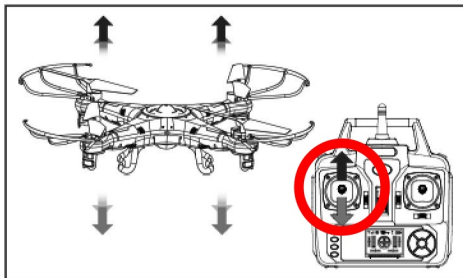

Operating direction

ホバリング・上昇・下降

左スロットルレバー上下で上昇・下降

前進・後進

右コントロールレバー上下で前進・後進

左右転回

右コントロールレバーで左右転回

旋回飛行

左スロットルレバー左右で旋回飛行

Forward/Backward fine-tuning

When the quadcopter keeps flying forward / backward, you can correct it by pressing the fine-tuning button down / up.

Sideward fly fine-tuning

When the quadcopter keeps flying to left / right side, you can correct it by pressing the fine-tuning button right / left.

Turn left/right fine-tuning

When the quadcopter keeps rotating to left / right, you can correct it by pressing the fine-tuning button right / left.