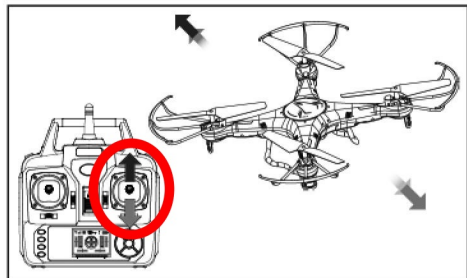

Operating direction

ホバリング・上昇・下降

左スロットルレバー上下で上昇・下降

前進・後進

右コントロールレバー上下で前進・後進

左右転回

右コントロールレバーで左右転回

旋回飛行

左スロットルレバー左右で旋回飛行

Forward/Backward fine-tuning

When the quadcopter keeps flying forward / backward, you can correct it by pressing the fine-tuning button down / up.

Sideward fly fine-tuning

When the quadcopter keeps flying to left / right side, you can correct it by pressing the fine-tuning button right / left.

Turn left/right fine-tuning

When the quadcopter keeps rotating to left / right, you can correct it by pressing the fine-tuning button right / left.